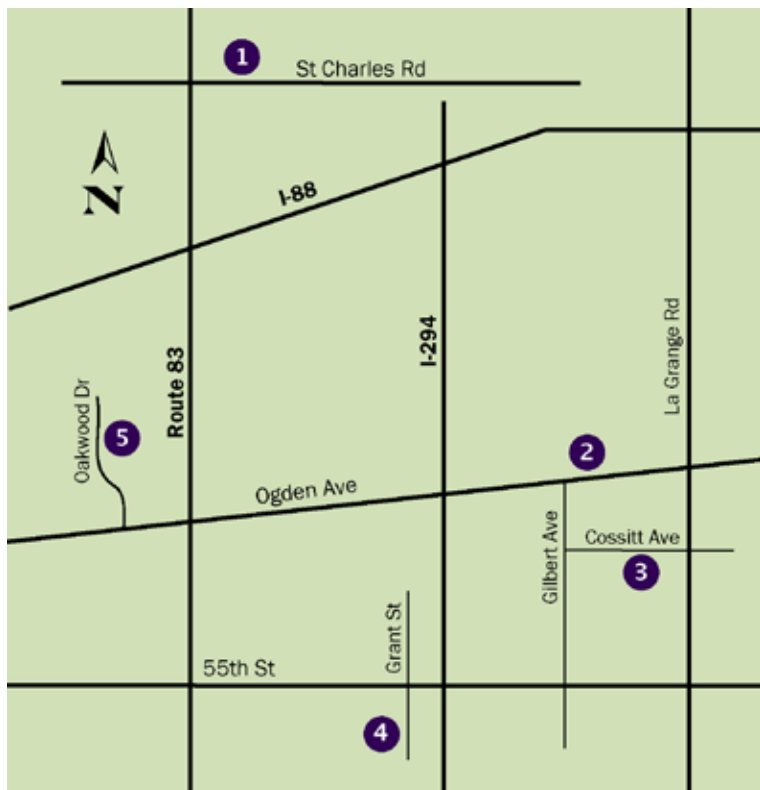

- 1 York High School, Elmhurst**
355 W St Charles Rd: 6 min north of Oakbrook Shopping Center
- 2 St. Joseph Chapel, La Grange Park**
1515 W Ogden Ave: 3 min west of La Grange Rd
- 3 First United Methodist Church of La Grange**
Cossitt & Ashland Aves: 2 min southwest of La Grange Rd & Ogden Ave
- 4 Hinsdale Central High School**
55th & Grant Sts: 5 minutes east of Rt 83
- 5 Westmont High School**
909 Oakwood Dr: 5 minutes northwest of Rt 83 and Ogden Ave